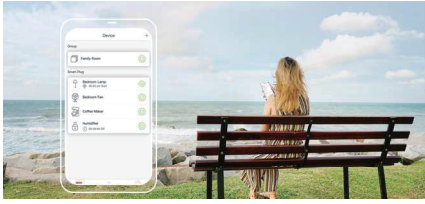

Beli SP9 is a smart Wi-Fi plug with energy monitoring. It can turn electronics on or off from anywhere and monitor the real-time energy consumption of your devices via the Beli app. Schedule the Smart Plug to automatically switch on and off when away or set a scene for controlling many devices with a single button. The SP9 works directly with Amazon Alexa and Google Assistant to manage your devices through Voice Control. Works with a secured 2.4GHz wireless networks without the need for a separate hub. The compact design won't block the neighbouring power outlet.

Main Features

APP Management from Any Location

Whether you're relaxing on the couch, or vacationing in the Caribbean, the app grants you full-access to your home network, so you can manage your household right on your mobile phone.